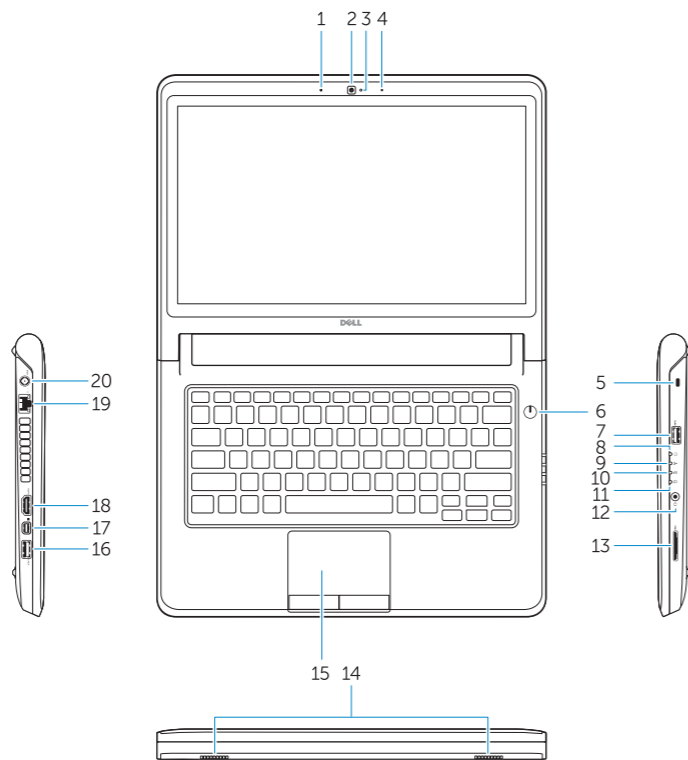

Latitude-3350

Features

Fitur | Tính năng | الميزات

1. Microphone
2. Camera
3. Camera-status light
4. Microphone
5. Security-cable slot
6. Power button
7. USB 3.0 connector
8. Power-status light
9. Wireless-status light
10. Battery-status light
11. Hard-drive activity light
12. Headset connector
13. SD-card reader
14. Speakers